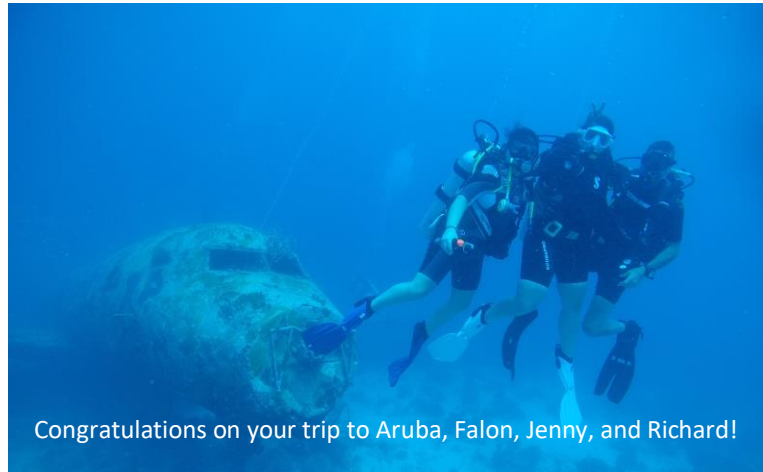

Congratulations on your trip to Aruba, Falon, Jenny, and Richard!

Sign up for the PADI Advanced Diver Course

September 28, 29 OR October 19, 20

Learn to use a compass, improve your buoyancy, learn to find objects underwater, and dive deeper. $229 Includes book, slate, and four of the five required dives

Go deeper. Take an
ADVANCED
Open Water Course